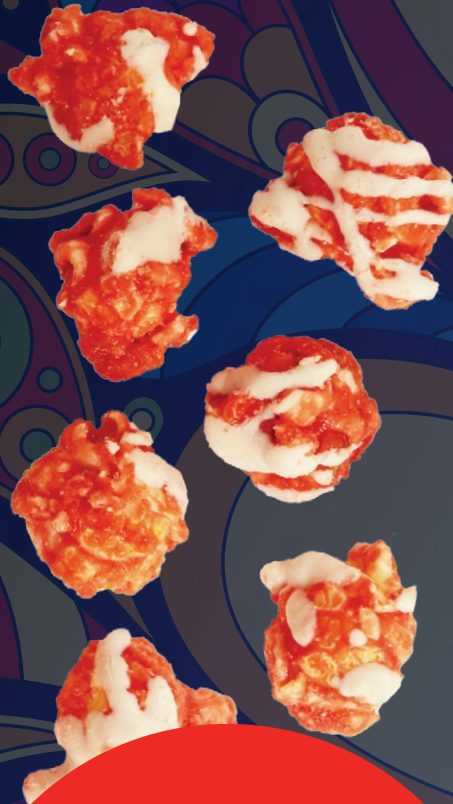

NEW!

**F806
Chocolate Delight**

Chocolate Delicia (13 oz.)

Half Gallon Resealable Bag.
Our rich and buttery caramel
corn drizzled with milk chocolatey
goodness. A chocolate
lover's dream!

Gluten Free.

**F808
Strawberry Shortcake**

pastel de fresas (13 oz.)

Half Gallon Resealable Bag.
This delicious blend of strawberry
popcorn and white chocolate
drizzle makes you dream of a
Summer favorite - Strawberry
Shortcake.

Gluten Free.

**F8
Fruit Rainbow**

Frutas arcoiris

1 Gallon Resealable Bag.
A favorite with kids,
this colorful
popcorn brings
to mind a
rainbow and the
flavors of
lemon, orange, blueberry,
and cherry in a light,
refreshing
blend.

Gluten Free.